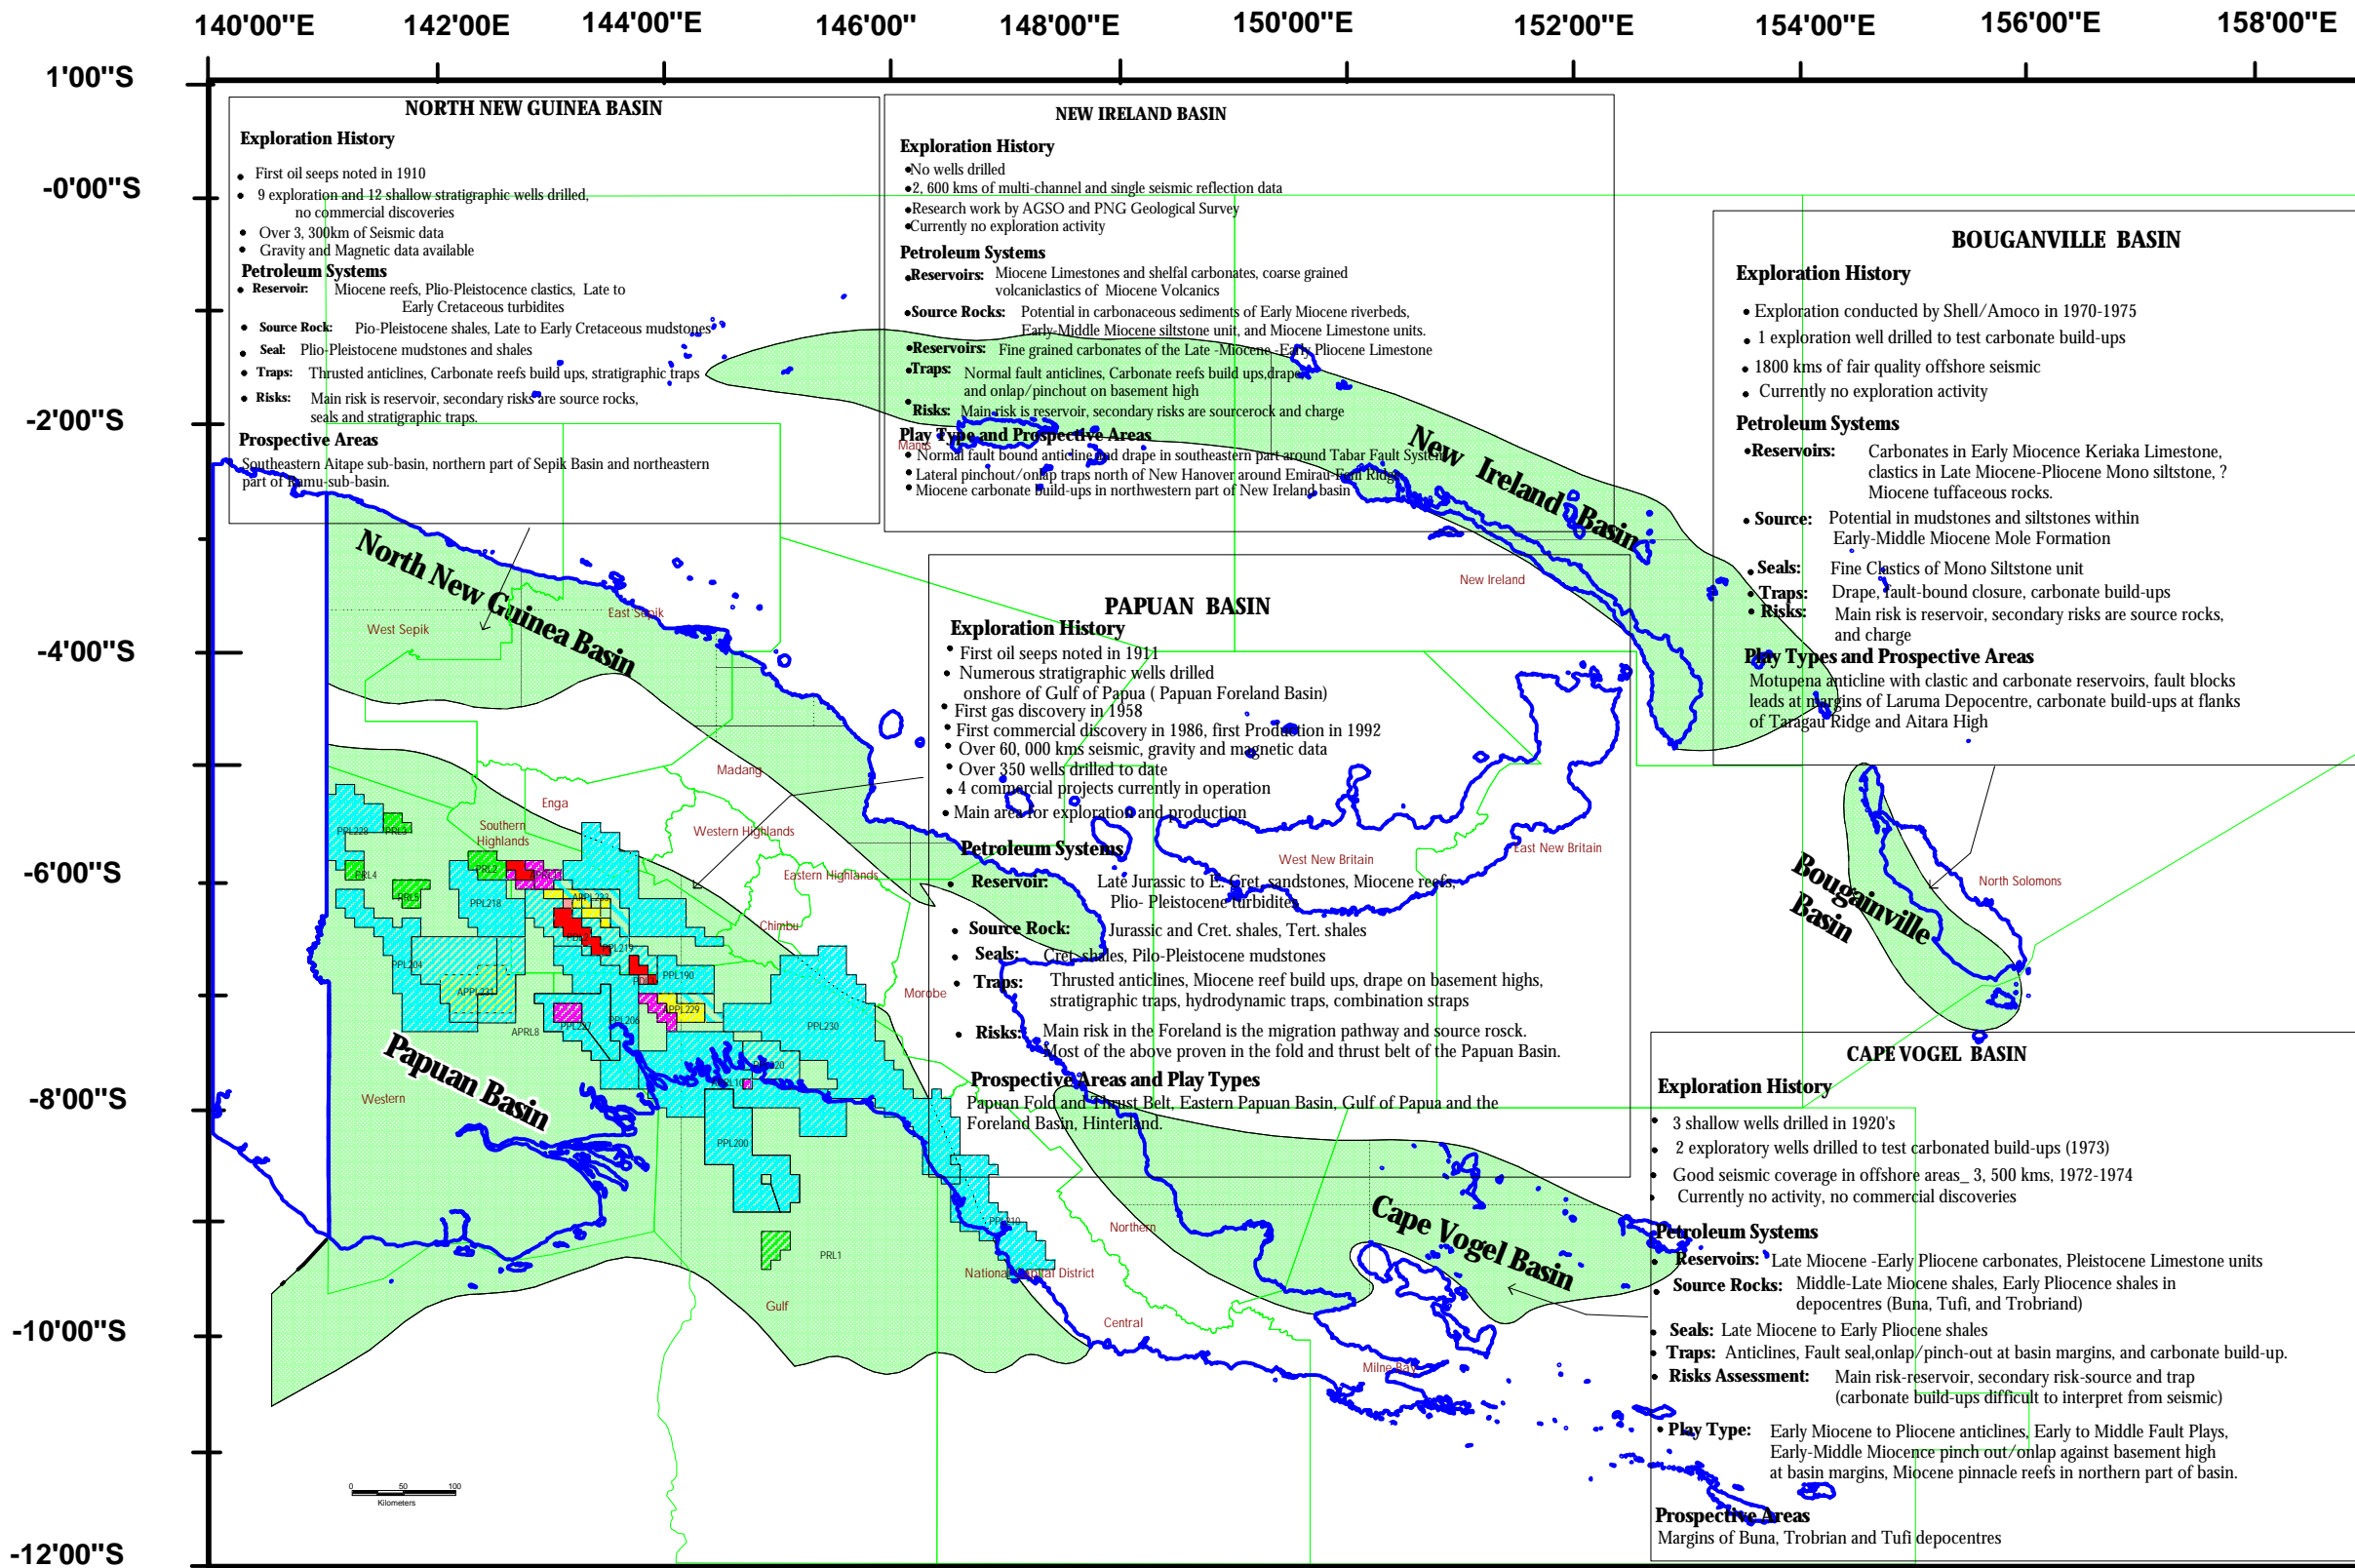

# Papua New Guinea Sedimentary Basins and Hydrocarbon Potential

Department of Petroleum and Energy  
 P.O. Box 1993  
 PORT MORESBY  
 National Capital District  
 Papua New Guinea

Telephone: (675) 3224 200  
 Facsimile : (675) 3224 222  
 Website : www.petroleum.gov.pg